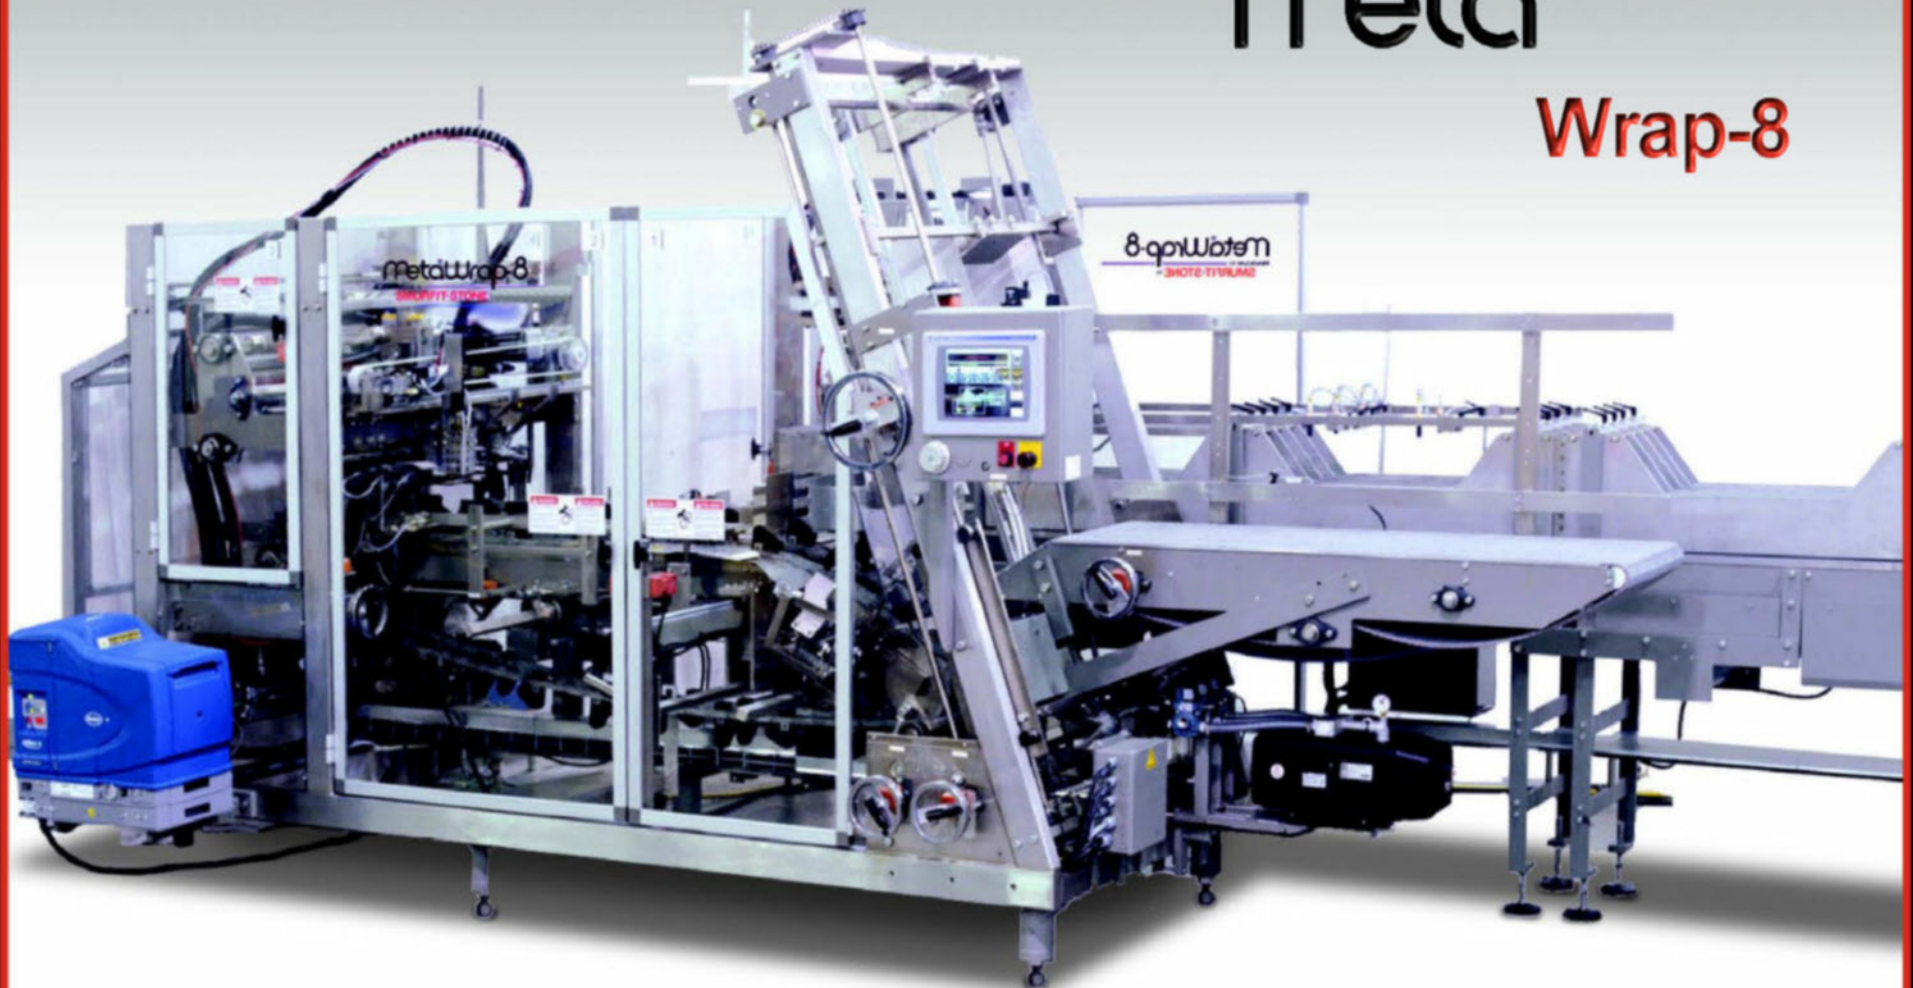

meta™

Wrap-8

**SMURFIT-STONE**   
*Automated Packaging Systems*

Reliable ... Time And Time Again